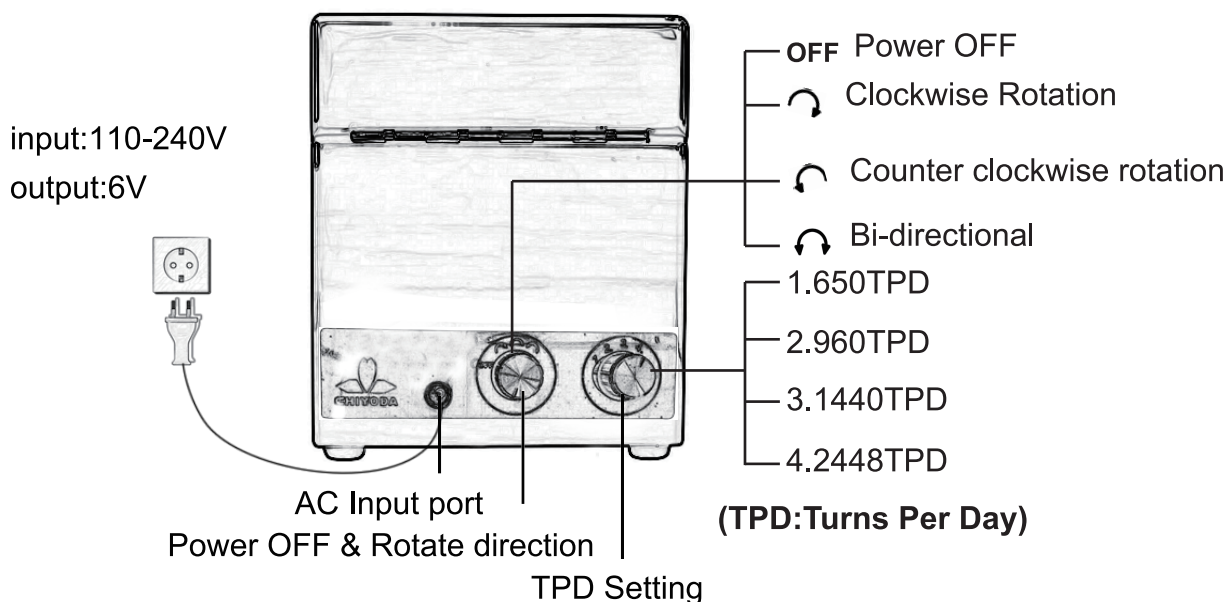

CHIYODA Watch Winder User Manual

Living a Beautiful Life

Power Mode:

I. Powered by two AA Batteries

2 * AA Battery (not included).
700mah batteries have a duration performance of 15-20 days when using in a watch winder

II. Powered by an AC adapter

How each program/mode works:

(Attention: The way this watch winder works is to rotate for several minutes and stop nearly an hour. The rotation and stop time will vary from different settings .)